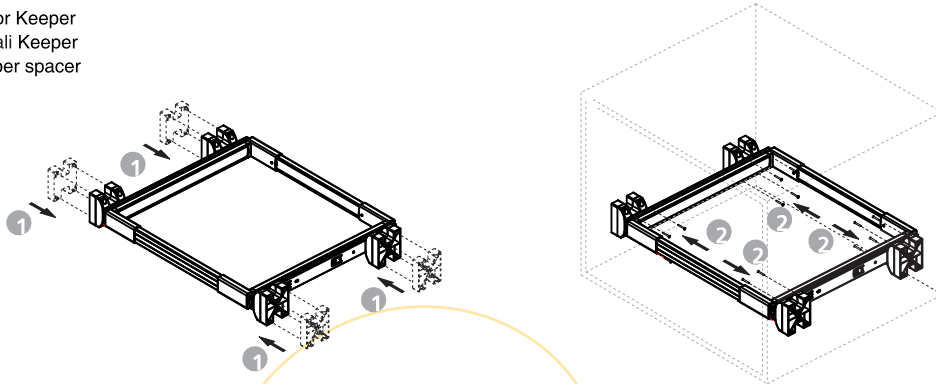

EMUCA, S.r.l.
 Padova (Italy)
 Tel: 0039+ 0498702800
 Fax: 0039+ 0498703019

emuca

Montaje cesta zapatero Keeper
Montaggio di aste per porta scarpe Keeper
Installation for Keeper shoe basket

Montaje distanciador Keeper
Montaggio distanziali Keeper
Installation for Keeper spacer

Montaje accesorios laterales en bastidor Keeper
Montaggio accessori laterale della struttura Keeper
Installation for Keeper side mounting accessories

EMUCA, S.A.
Valencia (España)
Tel: +34 96 166 70 19
Fax: +34 96 166 71 82