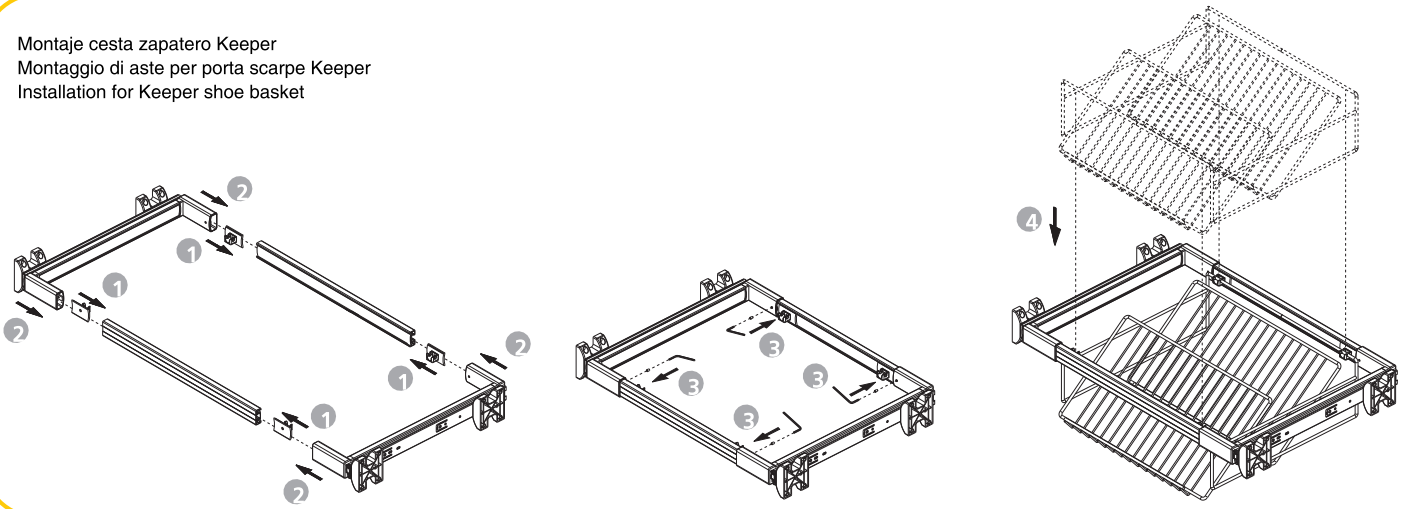

Montaje distanciador Keeper
Montaggio distanziali Keeper
Installation for Keeper spacer

emuca

Montaje cesta zapatero Keeper
Montaggio di aste per porta scarpe Keeper
Installation for Keeper shoe basket