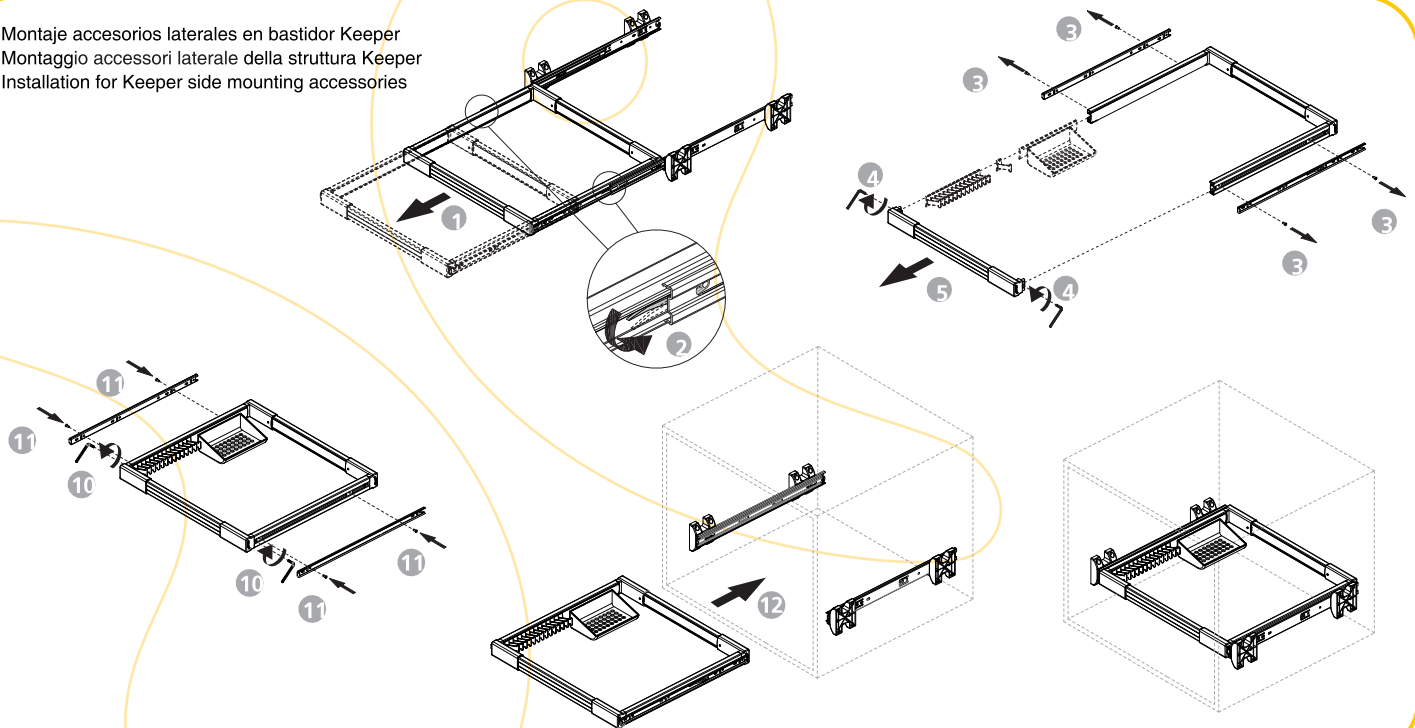

Montaje varilla pantalonero Keeper
 Montaggio di aste per porta pantaloni Keeper
 Installation for Keeper trouser rod

Montaje cesta Keeper
 Montaggio ceste Keeper
 Installation for Keeper basket

EMUCA, S.A.
 Valencia (España)
 Tel: +34 96 166 70 19
 Fax: +34 96 166 71 82

EMUCA, S.r.l.
 Padova (Italy)
 Tel: 0039+ 0498702800
 Fax: 0039+ 0498703019

emuca

Montaje cesta zapatero Keeper
Montaggio di aste per porta scarpe Keeper
Installation for Keeper shoe basket

Montaje distanciador Keeper
Montaggio distanziali Keeper
Installation for Keeper spacer

Montaje accesorios laterales en bastidor Keeper
Montaggio accessori laterale della struttura Keeper
Installation for Keeper side mounting accessories

EMUCA, S.A.
Valencia (España)
Tel: +34 96 166 70 19
Fax: +34 96 166 71 82